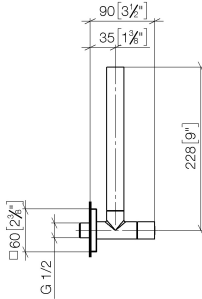

Angle valve - Brushed Champagne (22kt Gold)

IMO

22 901 782

- rosette 60 x 60 mm
- hose covering 200mm, for shortening
- 1/2" connection
- WRAS 2205004

Fits: IMO, MEM, CL.1

	Brushed Champagne (22kt Gold)	22 901 782-46
	Chrome	22 901 782-00
	Brushed Platinum	22 901 782-06
	Platinum	22 901 782-08
	Dark Chrome	22 901 782-19
	Brushed Durabronze (23kt Gold)	22 901 782-28
	Matte Black	22 901 782-33
	Champagne (22kt Gold)	22 901 782-47
	Brushed Chrome	22 901 782-93
	Brushed Dark Platinum	22 901 782-99

22 901 782

mm [inches]

Flow rate chart

Certificates

WRAS\_2205004.

22 901 782

Parts for other  
finishes can be found  
here: [Chrome](#)