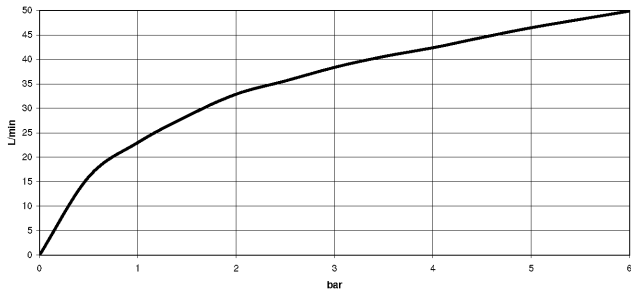

Angle valve - Brushed Champagne (22kt Gold)

IMO

22 901 782

- rosette 60 x 60 mm
- hose covering 200mm, for shortening
- 1/2" connection
- WRAS 2205004

Fits: IMO, MEM, CL.1

	Brushed Champagne (22kt Gold)	22 901 782-46
	Chrome	22 901 782-00
	Brushed Platinum	22 901 782-06
	Platinum	22 901 782-08
	Dark Chrome	22 901 782-19
	Brushed Durabronze (23kt Gold)	22 901 782-28
	Matte Black	22 901 782-33
	Champagne (22kt Gold)	22 901 782-47
	Brushed Chrome	22 901 782-93
	Brushed Dark Platinum	22 901 782-99

22 901 782

mm [inches]

Flow rate chart

Certificates

WRAS\_2205004.

22 901 782

Parts for other  
finishes can be found  
here: [Chrome](#)